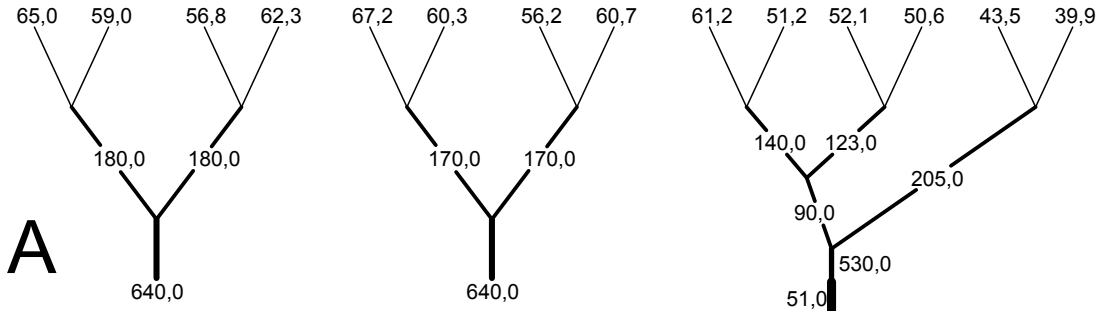

MIDDLE OF CANOPY

SYMBOLS:
 ○ - loop in mailon
 — - brake strap

Lines pretension

- upper lines 7.5kg
- connection lines 7.5kg
- main lines 7.5kg