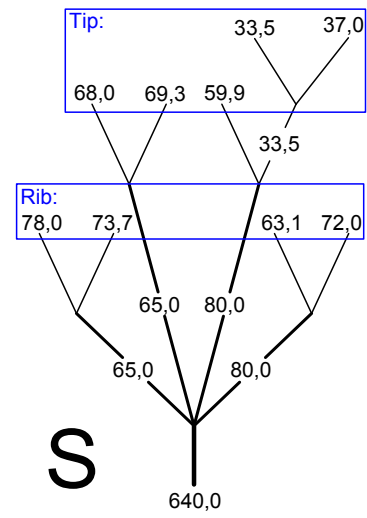

MIDDLE OF CANOPY

SYMBOLS:
 ○ - loop in mailon
 — - brake strap

Lines pretension

- upper lines 7.5kg
- connection lines 7.5kg
- main lines 7.5kg