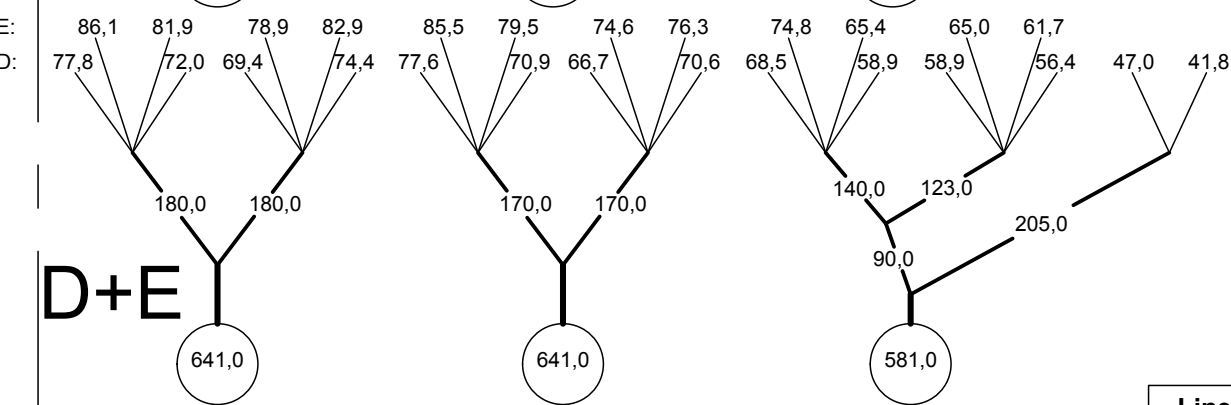

MIDDLE OF CANOPY

SYMBOLS:
 ○ - loop in mailon
 — - brake strap

Lines pretension

- upper lines 7.5kg
- connection lines 7.5kg
- main lines 7.5kg