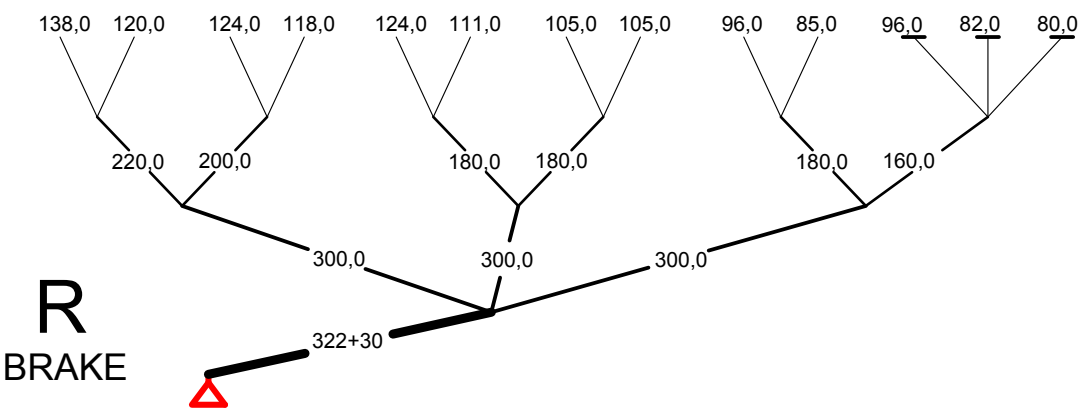

MIDDLE OF CANOPY

SYMBOLS:
 ○ - loop in mailon
 — - brake strap

Lines pretension

- upper lines 7.5kg
- connection lines 7.5kg
- main lines 7.5kg