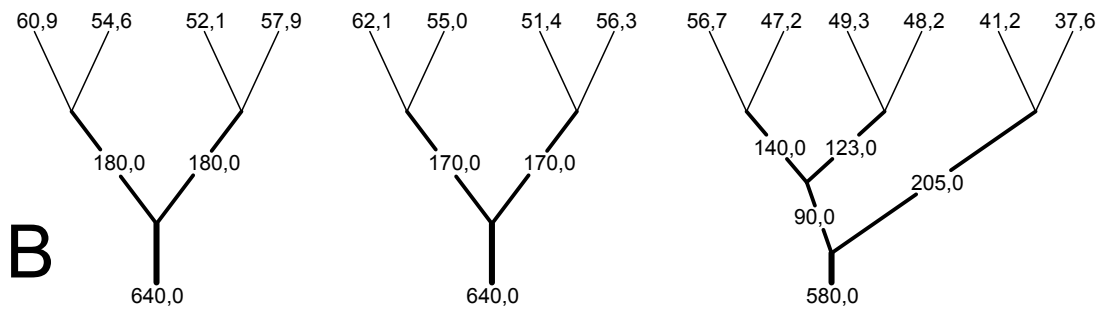

MIDDLE OF CANOPY

SYMBOLS:
 ○ - loop in mailon
 — - brake strap

Lines pretension

- upper lines 7.5kg
- connection lines 7.5kg
- main lines 7.5kg