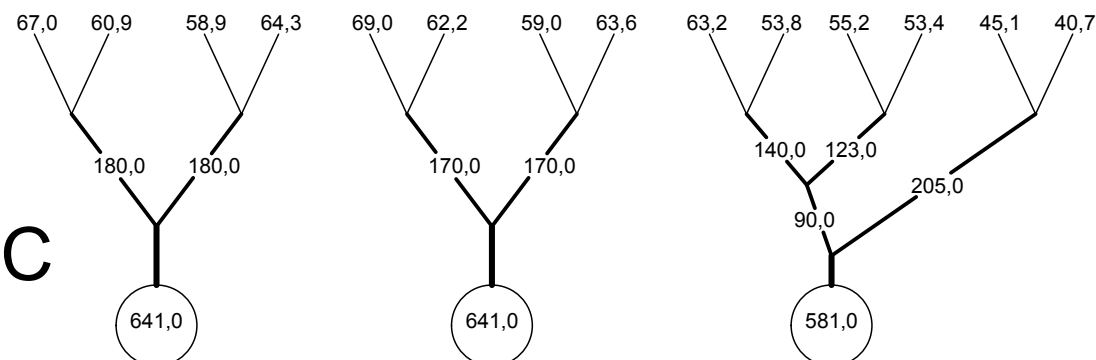

MIDDLE OF CANOPY

SYMBOLS:
 ○ - loop in mailon
 — - brake strap

Lines pretension

- upper lines 7.5kg
- connection lines 7.5kg
- main lines 7.5kg