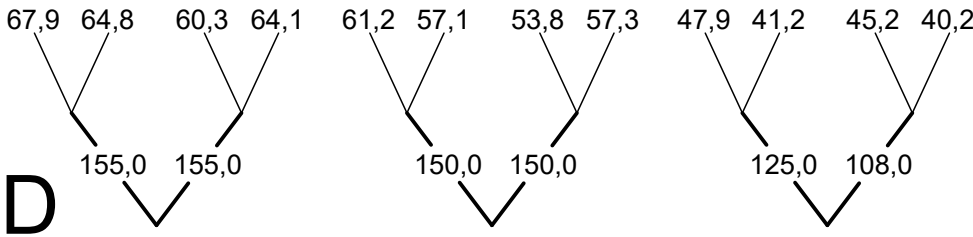

GOLDEN5 30 *Line lengths (rev3)* 28.3.2018

MIDDLE OF CANOPY

Lines pretension

- upper lines 7.5kg
- connection lines 7.5kg
- main lines 7.5kg

- SYMBOLS:**
- - loop in mailon
 - - brake strap