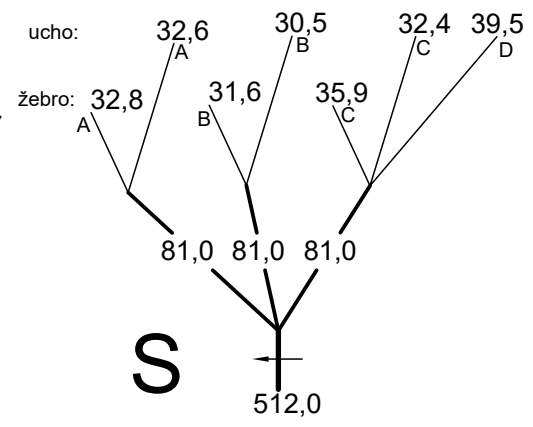

GOLDEN5 30 *Line lengths (rev3)* 28.3.2018

MIDDLE OF CANOPY

Lines pretension

- upper lines 7.5kg
- connection lines 7.5kg
- main lines 7.5kg

- SYMBOLS:**
- - loop in mailon
 - - brake strap