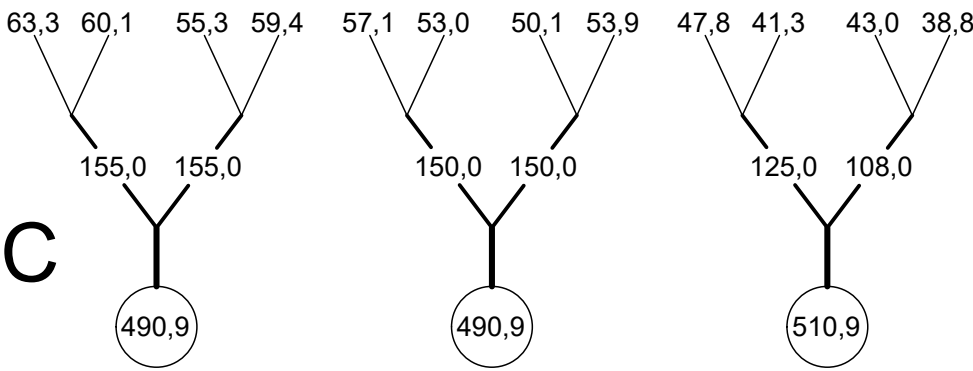

GOLDEN5 30 *Line lengths (rev3)* 28.3.2018

MIDDLE OF CANOPY

Lines pretension

- upper lines 7.5kg
- connection lines 7.5kg
- main lines 7.5kg

- SYMBOLS:**
- - loop in mailon
 - - brake strap