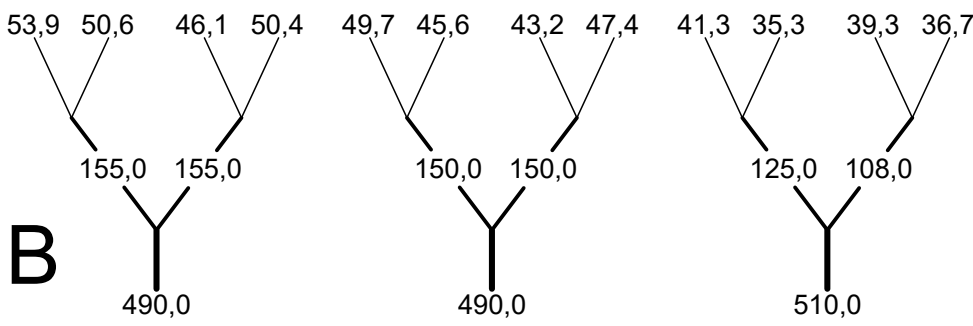

GOLDEN5 30 *Line lengths (rev3)* 28.3.2018

MIDDLE OF CANOPY

Lines pretension

- upper lines 7.5kg
- connection lines 7.5kg
- main lines 7.5kg

- SYMBOLS:**
- - loop in mailon
 - - brake strap