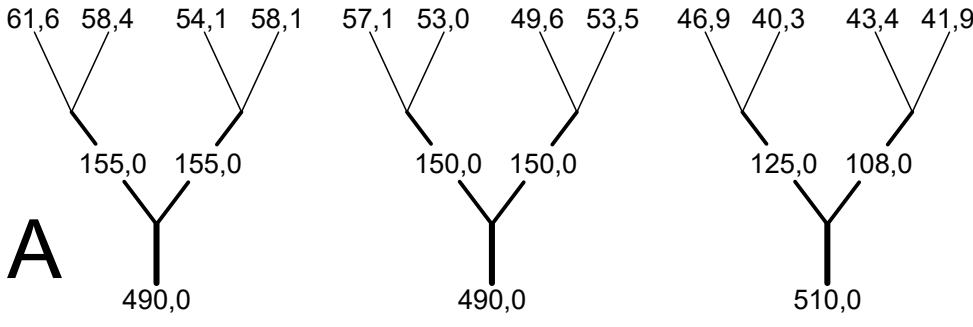

GOLDEN5 30 *Line lengths (rev3)* 28.3.2018

MIDDLE OF CANOPY

Lines pretension

- upper lines 7.5kg
- connection lines 7.5kg
- main lines 7.5kg

- SYMBOLS:**
- - loop in mailon
 - - brake strap