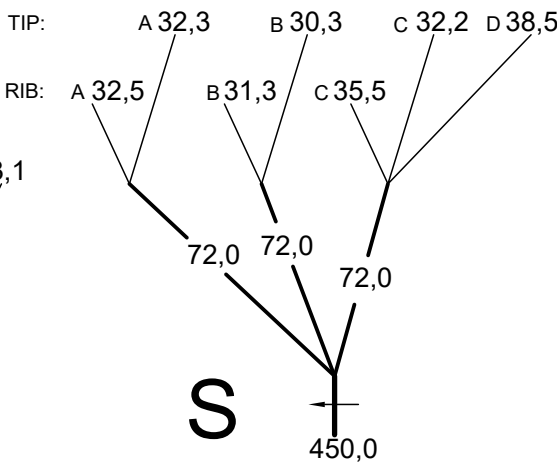

MONTANA3 24 - Line lengths

15.2.2019

MIDDLE OF CANOPY

Lines pretension

- upper lines 7.5kg
- connection lines 7.5kg
- main lines 7.5kg

SYMBOLS:

- - loop in mailon
- - brake strap