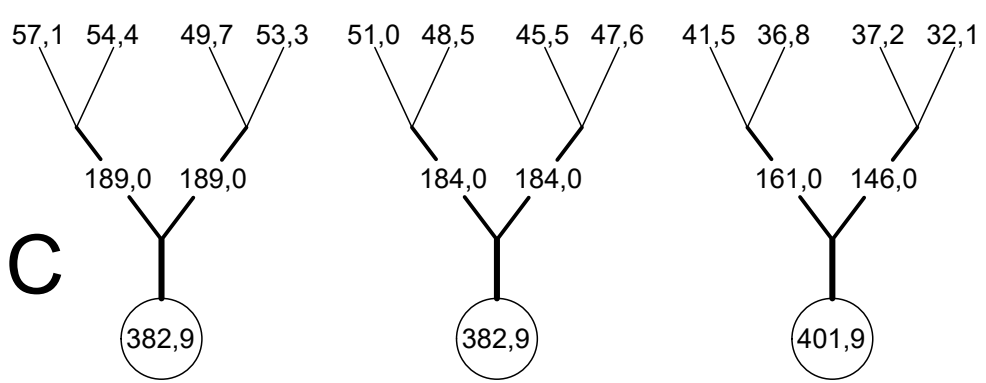

MONTANA3 24 - Line lengths

15.2.2019

MIDDLE OF CANOPY

Lines pretension

- upper lines 7.5kg
- connection lines 7.5kg
- main lines 7.5kg

SYMBOLS:

- - loop in mailon
- - brake strap