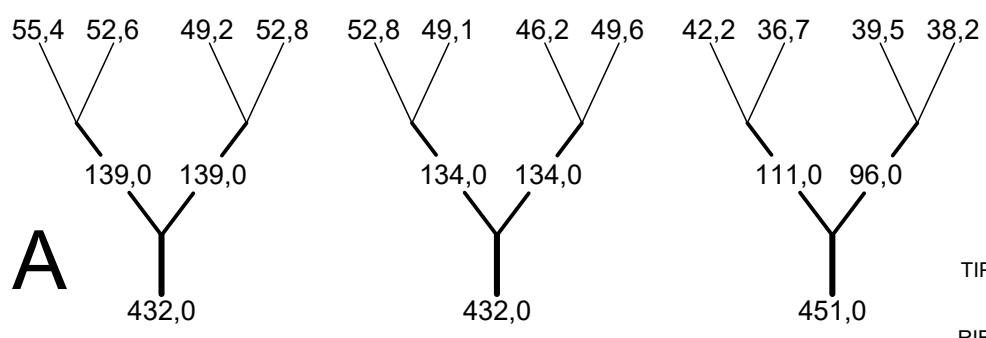

MONTANA3 24 - Line lengths

15.2.2019

MIDDLE OF CANOPY

Lines pretension

- upper lines 7.5kg
- connection lines 7.5kg
- main lines 7.5kg

SYMBOLS:

- - loop in mailon
- - brake strap