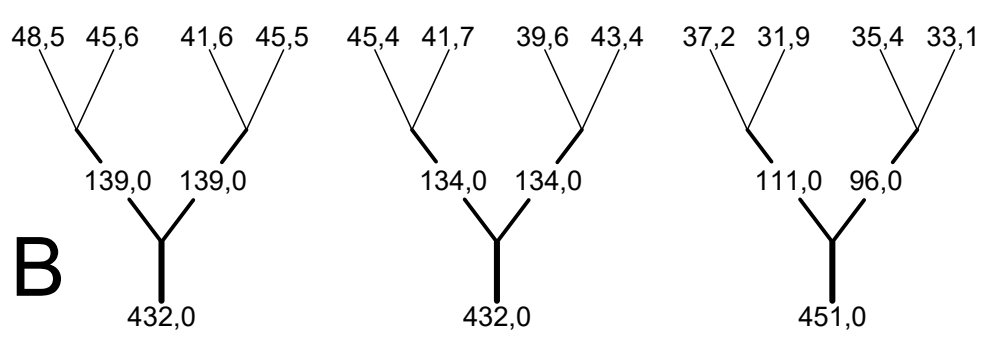

MONTANA3 24 - Line lengths

15.2.2019

MIDDLE OF CANOPY

Lines pretension

- upper lines 7.5kg
- connection lines 7.5kg
- main lines 7.5kg

SYMBOLS:

- - loop in mailon
- - brake strap