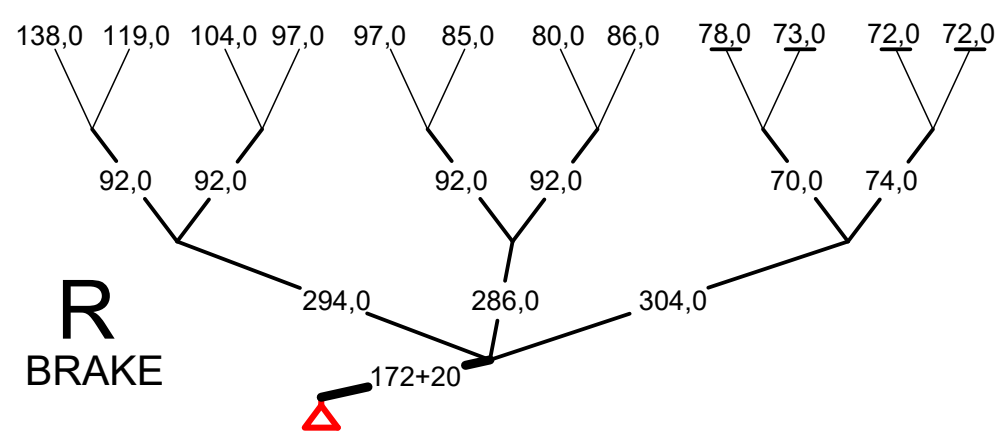

MONTANA3 24 - Line lengths

15.2.2019

MIDDLE OF CANOPY

Lines pretension

- upper lines 7.5kg
- connection lines 7.5kg
- main lines 7.5kg

SYMBOLS:

- - loop in mailon
- - brake strap