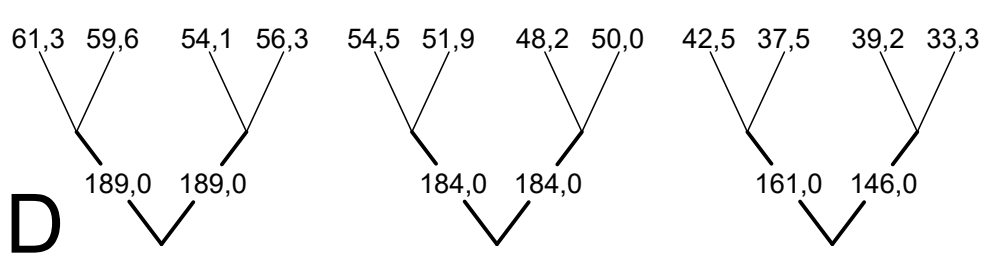

MONTANA3 24 - Line lengths

15.2.2019

MIDDLE OF CANOPY

Lines pretension

- upper lines 7.5kg
- connection lines 7.5kg
- main lines 7.5kg

SYMBOLS:

- - loop in mailon
- - brake strap