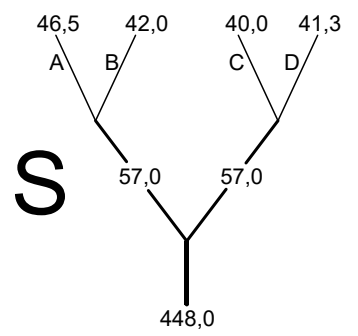

Nevada2 - 22 - line lengths

R3

MIDDLE OF CANOPY

○ - loop in carabiner