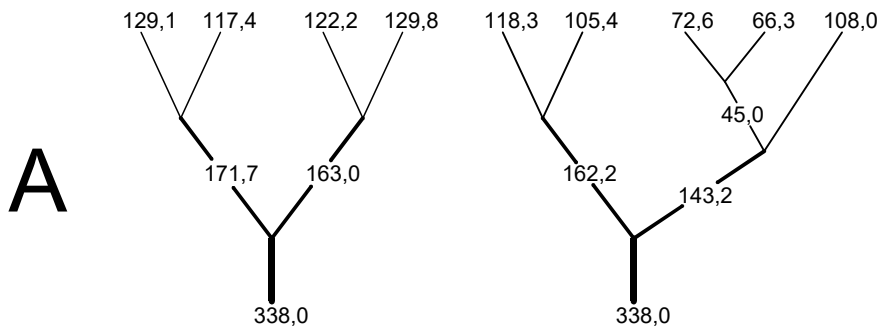

Nevada2 - 22 - line lengths

R3

MIDDLE OF CANOPY

○ - loop in carabiner