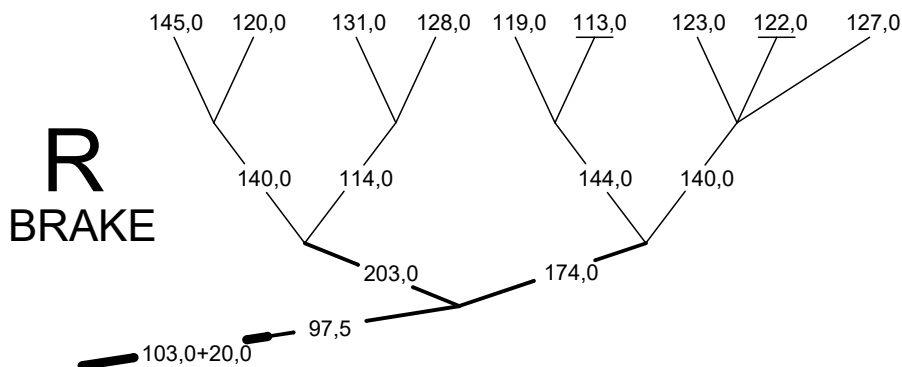

Nevada2 - 22 - line lengths

R3

MIDDLE OF CANOPY

○ - loop in carabiner