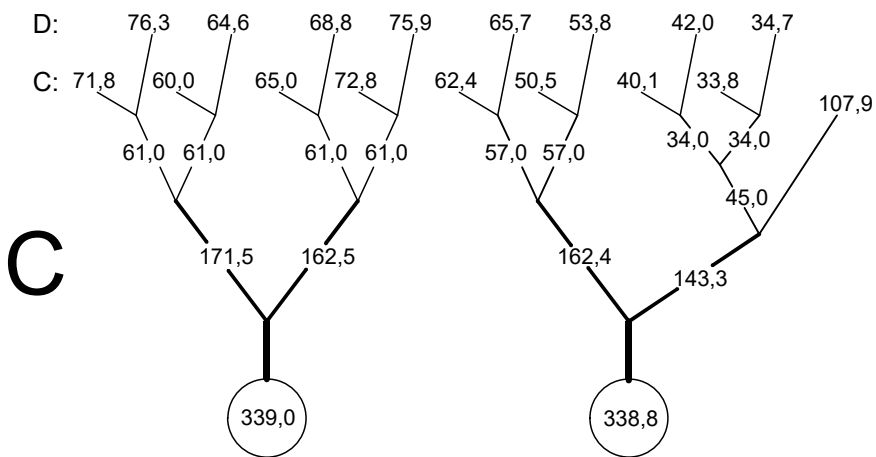

Nevada2 - 22 - line lengths

R3

MIDDLE OF CANOPY

○ - loop in carabiner