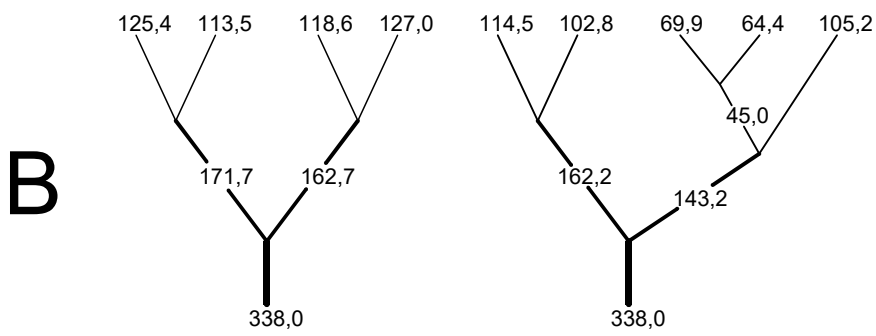

Nevada2 - 22 - line lengths

R3

MIDDLE OF CANOPY

○ - loop in carabiner