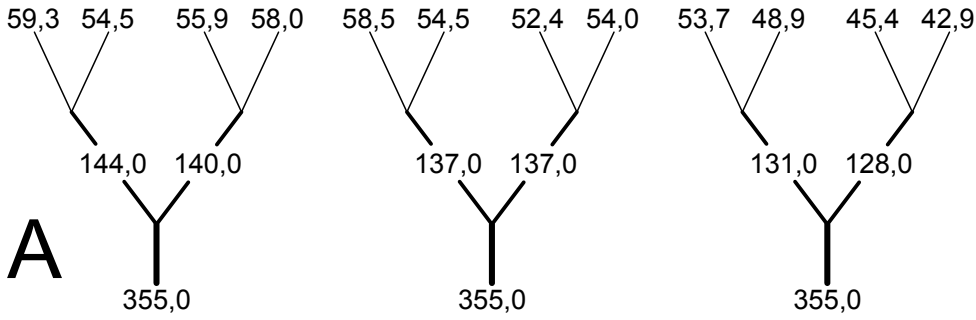

MIDDLE OF CANOPY

SYMBOLS:
 - loop in mailon
 - brake strap

Lines pretension	
- upper lines	7.5kg
- connection lines	7.5kg
- main lines	7.5kg