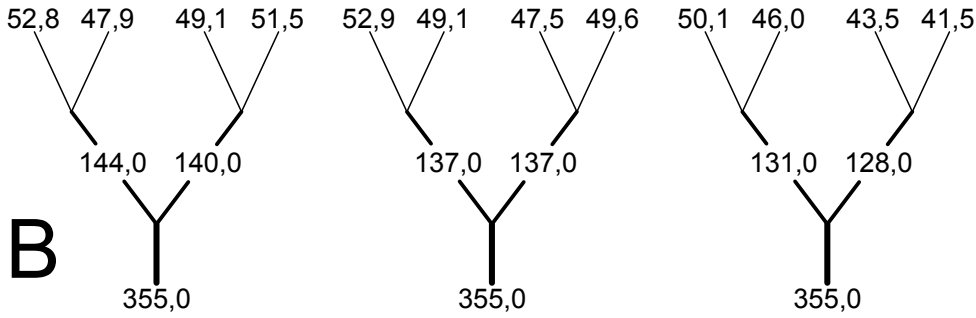

MIDDLE OF CANOPY

SYMBOLS:
 - loop in mailon
 - brake strap

Lines pretension	
- upper lines	7.5kg
- connection lines	7.5kg
- main lines	7.5kg