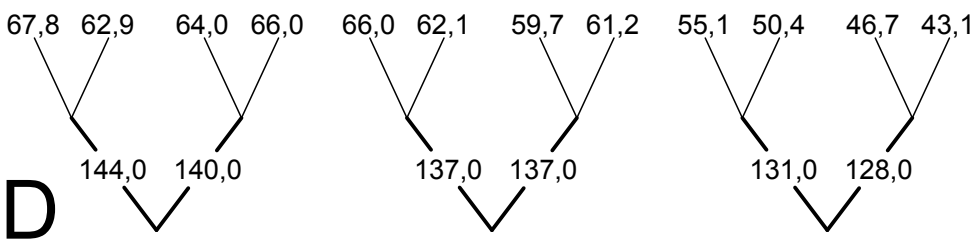

MIDDLE OF CANOPY

SYMBOLS:
 - loop in mailon
 - brake strap

Lines pretension	
- upper lines	7.5kg
- connection lines	7.5kg
- main lines	7.5kg