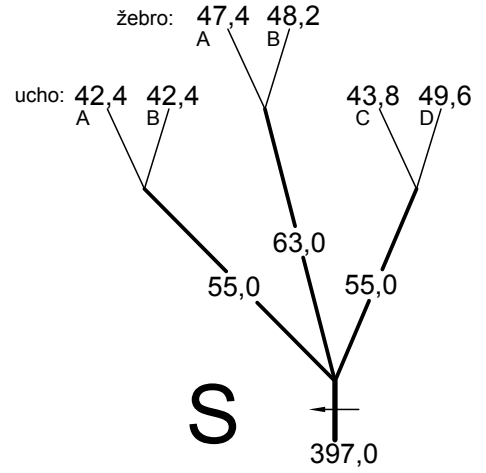

MIDDLE OF CANOPY

SYMBOLS:
 - loop in mailon
 - brake strap

Lines pretension	
- upper lines	7.5kg
- connection lines	7.5kg
- main lines	7.5kg