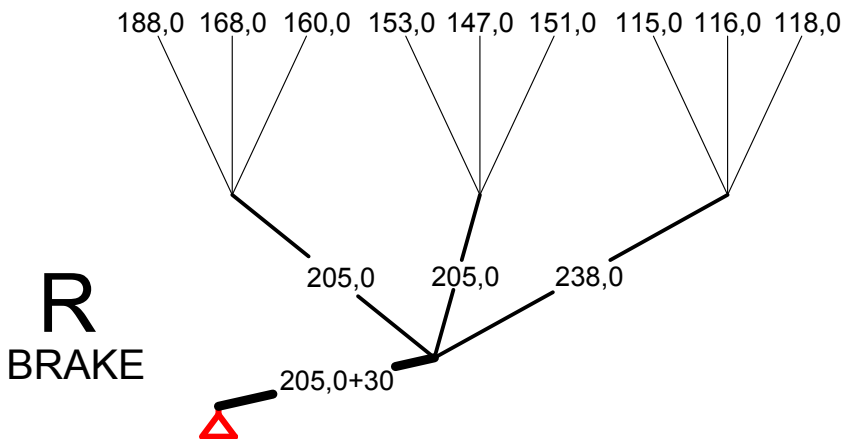

MIDDLE OF CANOPY

SYMBOLS:
 - loop in mailon
 - brake strap

Lines pretension	
- upper lines	7.5kg
- connection lines	7.5kg
- main lines	7.5kg