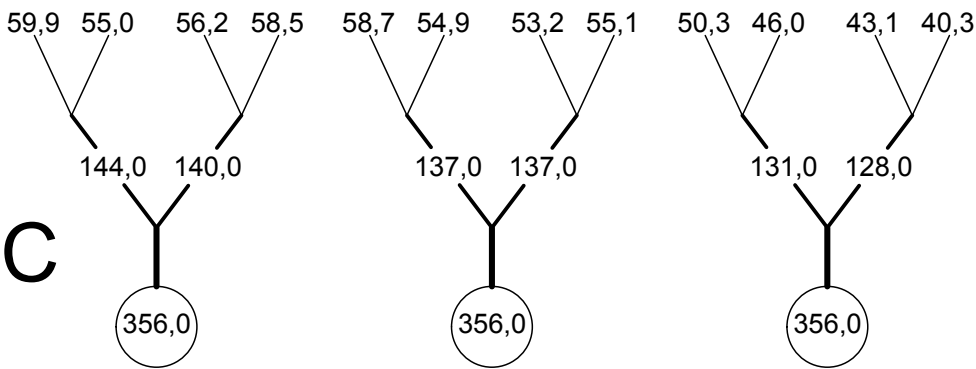

MIDDLE OF CANOPY

SYMBOLS:
 - loop in mailon
 - brake strap

Lines pretension	
- upper lines	7.5kg
- connection lines	7.5kg
- main lines	7.5kg