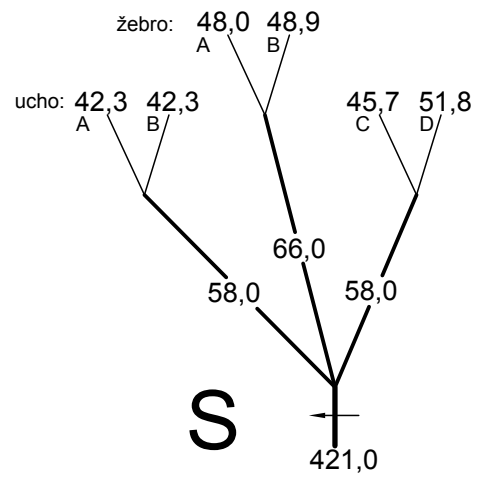

MIDDLE OF CANOPY

SYMBOLS:
 - loop in mailon
 - brake strap

Lines pretension	
- upper lines	7.5kg
- connection lines	7.5kg
- main lines	7.5kg