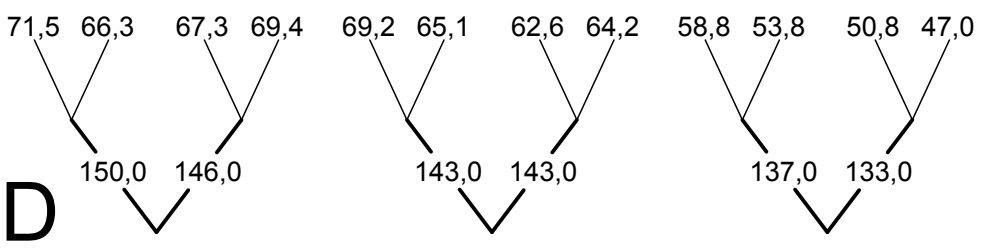

MIDDLE OF CANOPY

SYMBOLS:
 - loop in mailon
 - brake strap

Lines pretension	
- upper lines	7.5kg
- connection lines	7.5kg
- main lines	7.5kg