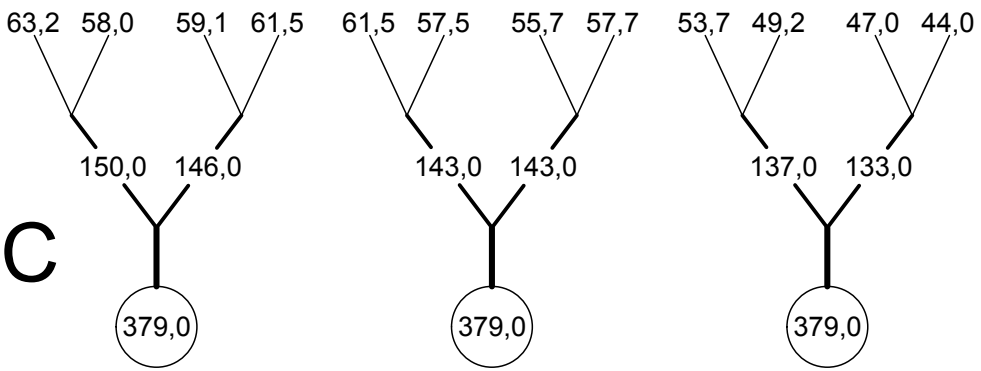

MIDDLE OF CANOPY

SYMBOLS:
 - loop in mailon
 - brake strap

Lines pretension	
- upper lines	7.5kg
- connection lines	7.5kg
- main lines	7.5kg