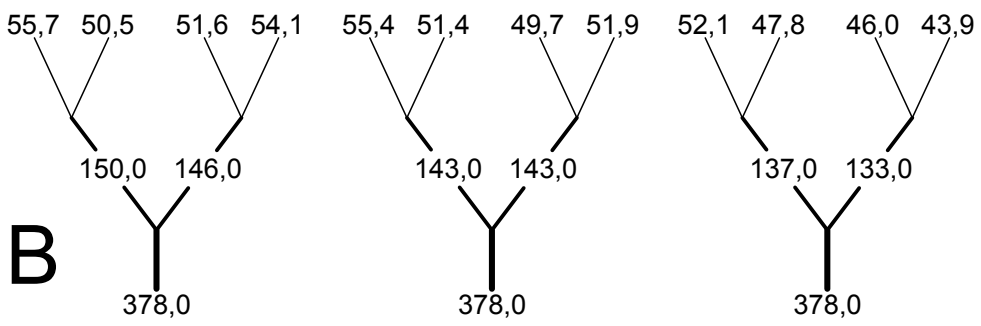

MIDDLE OF CANOPY

SYMBOLS:
 - loop in mailon
 - brake strap

Lines pretension	
- upper lines	7.5kg
- connection lines	7.5kg
- main lines	7.5kg