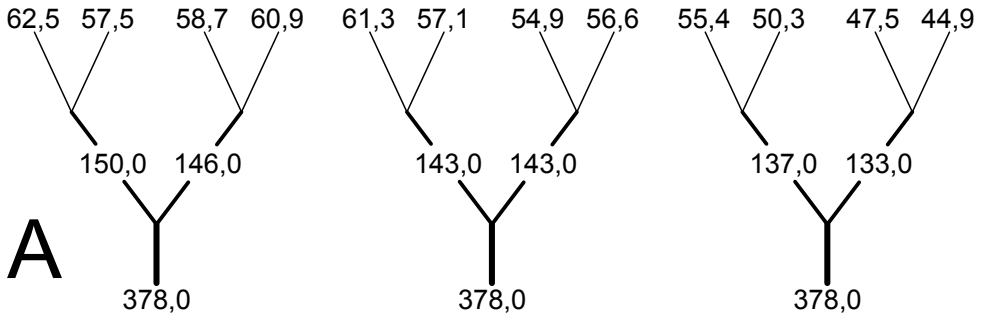

MIDDLE OF CANOPY

SYMBOLS:
 - loop in mailon
 - brake strap

Lines pretension	
- upper lines	7.5kg
- connection lines	7.5kg
- main lines	7.5kg